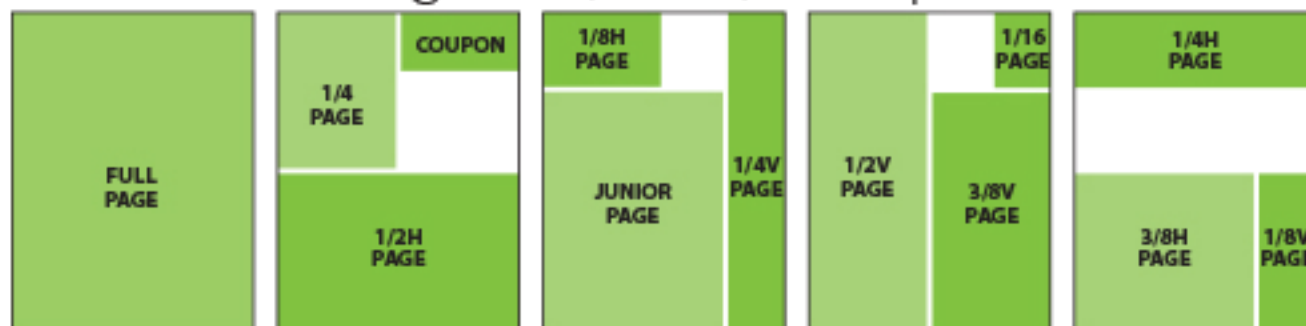

2019 Advertising rates, sizes, and specifications

Total Distribution 25,000

If you plan to create/send your ad/images, they must conform to the following specifications:
 Please send your file as high-resolution acrobat PDF or EPS file. Please frame your ad.
 Make sure pictures are embedded. Please include fonts or create outlined type.
 Images preferably in PDF, PSD, EPS, TIF or high resolution JPG/JPEG format, CMYK images.
 Images must be large, of high quality and meet or exceed 5" x 5" at 300dpi.
 Preferably no scanned images or photo of printed images, NO WEB IMAGES.
 Preferred programs are CS6(InDesign, Photoshop or Illustrator.)
 3 changes allowed for ad design – a \$50/hour graphic service fee will be applied after that.
 Follow these guidelines for the best quality production of your ad.

Retail Ad Sizes

- Coupon is 3.6" w x 1.8" h
- 1/8 horizontal is 3.6" w x 2.25" h
- 1/8 vertical is 1.72" w x 4.6675" h
- 1/4 is 3.6" w x 4.6675" h
- 1/4 horizontal is 7.375" w x 2.25" h
- 1/4 vertical is 1.72" w x 9.5" h
- 3/8 horizontal is 5.49" w x 4.6675" h
- 3/8 vertical is 3.6" w x 7.08" h
- 1/2 horizontal is 7.375" w x 4.6675" h
- 1/2 vertical is 3.6" w x 9.5" h
- Junior Page is 5.49" w x 7.08" h
- Full Page (no bleed) is 7.375" w x 9.5" h
- Inside Front or Inside Back Cover
- Live Area: 7.375" w x 9.5" h (Bleed: 8.625" w x 11.25" h)
- Back Cover Color
- Live Area: 7.375" w x 9.5" h (Bleed: 8.625" w x 11.25" h)
- Trim Size: 8.25" w x 10.75" h

*Customer must supply 8.5" x 11" flyer. All shipping is done third party, costs and arrangements are between the carrier and the customer.